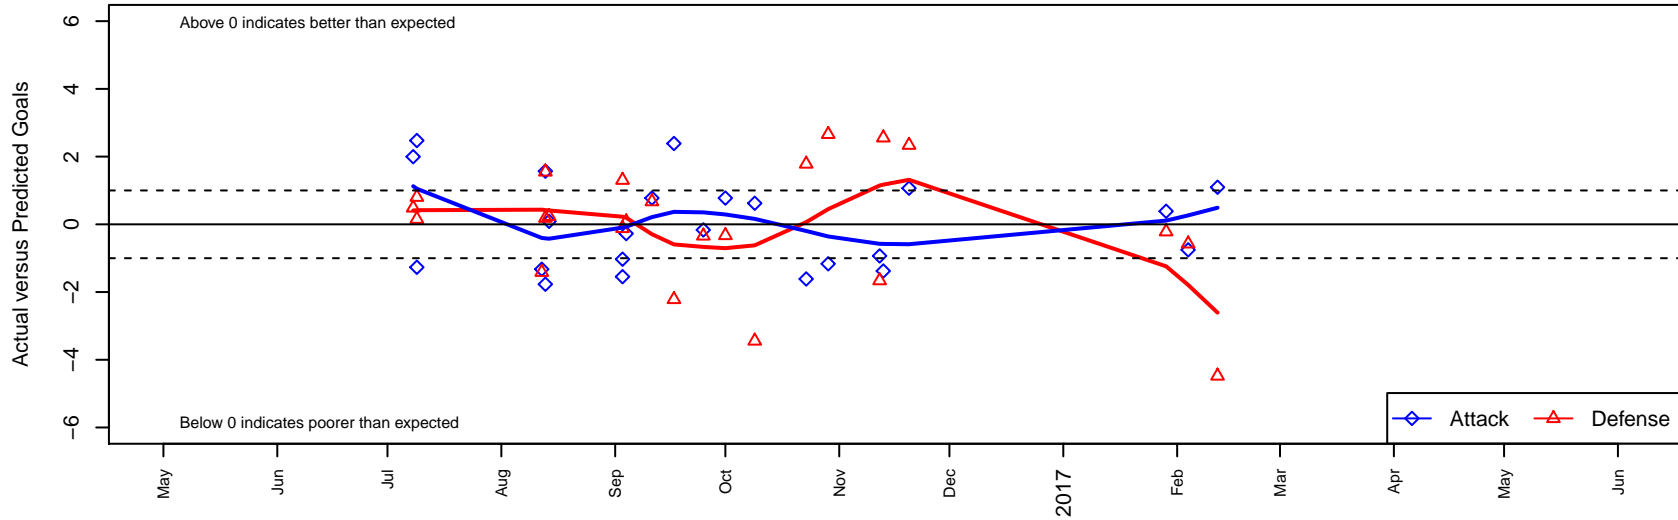

RSA Elite B00

RSA Elite
 Puyallup, WA
 B00 total strength=1426
 attack=12.63 defense=6.08
 fall league = PSPL WSPL 2 U17
 notes= Ramirez 2015-6

alt names used:
 RSA Elite B00 Ramirez
 RSA Elite B00 Ramirez
 RSA Elite B00 Ramirez
 Rainier Soccer Alliance Ramirez U17
 RAINIER SOCCER ALLIANCE RSA ELITE B00

Venues played:
 2016 Seattle United Cup BU17
 2016 Blast Off B1999-00 B
 2016 Labor Day Cup BU17 Gold
 2016 PSPL WSPL 2 U17
 2016 WA Cup HS Silver U17

RSA Elite B00
 Dots are actual minus expected GF (blue circles) and GA (red triangles).
 Blue line is smoothed change in attack strength. Red is smoothed change in defense strength.

**attack and defense variance (black dot)
relative to other teams
and top 10 in region**

**attack and defense rating
relative to others at age
and all opponents in last 13 months**

Performance relative to 13 month average