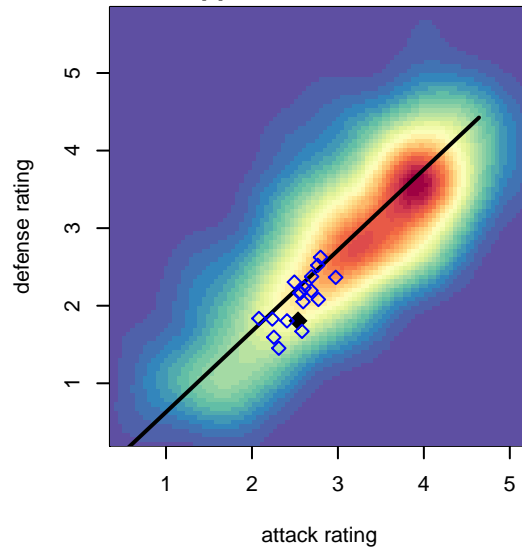

Venues played:
 2016 Seattle United Cup BU17
 2016 Blast Off B1999-00 B
 2016 Labor Day Cup BU17 Gold
 2016 PSPL WSPL 2 U17
 2016 WA Cup HS Silver U17

RSA Elite B00
 Dots are actual minus expected GF (blue circles) and GA (red triangles).
 Blue line is smoothed change in attack strength. Red is smoothed change in defense strength.

**attack and defense variance (black dot)
relative to other teams
and top 10 in region**

**attack and defense rating
relative to others at age
and all opponents in last 13 months**

Performance relative to 13 month average