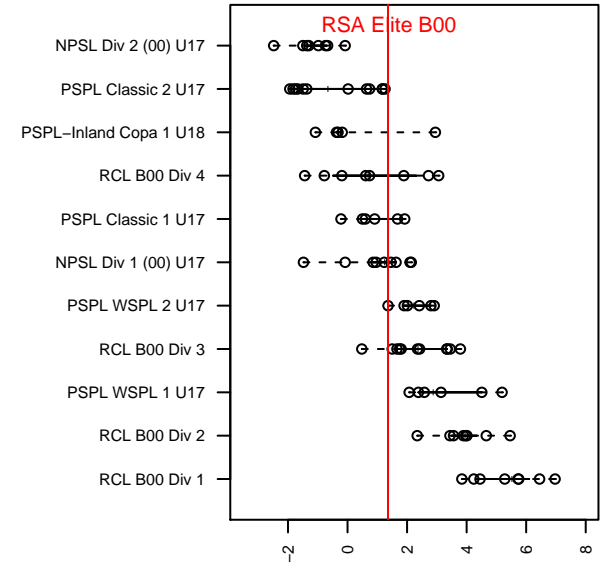

RSA Elite B00

RSA Elite
 Puyallup, WA
 B00 total strength=1426
 attack=12.63 defense=6.08
 fall league = PSPL WSPL 2 U17
 notes= Ramirez 2015-6

alt names used:
 RSA Elite B00 Ramirez
 RSA Elite B00 Ramirez
 RSA Elite B00 Ramirez
 Rainier Soccer Alliance Ramirez U17
 RAINIER SOCCER ALLIANCE RSA ELITE B00

Venues played:
 2016 Seattle United Cup BU17
 2016 Blast Off B1999-00 B
 2016 Labor Day Cup BU17 Gold
 2016 PSPL WSPL 2 U17
 2016 WA Cup HS Silver U17

RSA Elite B00
 Dots are actual minus expected GF (blue circles) and GA (red triangles).
 Blue line is smoothed change in attack strength. Red is smoothed change in defense strength.

**attack and defense variance (black dot)
relative to other teams
and top 10 in region**

**attack and defense rating
relative to others at age
and all opponents in last 13 months**

Performance relative to 13 month average