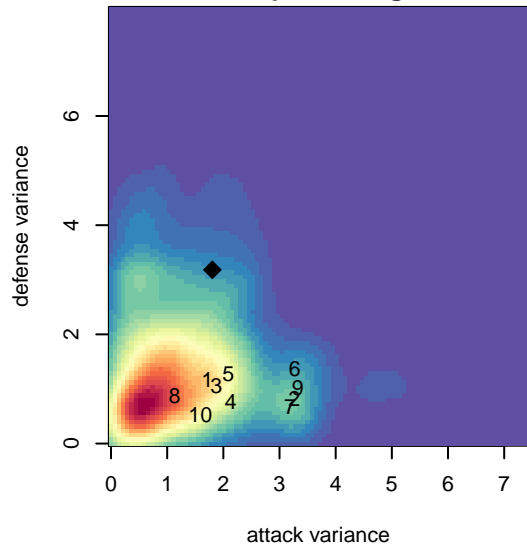

RSA Elite B00

RSA Elite
 Puyallup, WA
 B00 total strength=1426
 attack=12.63 defense=6.08
 fall league = PSPL WSPL 2 U17
 notes= Ramirez 2015-6

alt names used:
 RSA Elite B00 Ramirez
 RSA Elite B00 Ramirez
 RSA Elite B00 Ramirez
 Rainier Soccer Alliance Ramirez U17
 RAINIER SOCCER ALLIANCE RSA ELITE B00

Venues played:
 2016 Seattle United Cup BU17
 2016 Blast Off B1999-00 B
 2016 Labor Day Cup BU17 Gold
 2016 PSPL WSPL 2 U17
 2016 WA Cup HS Silver U17

RSA Elite B00
 Dots are actual minus expected GF (blue circles) and GA (red triangles).
 Blue line is smoothed change in attack strength. Red is smoothed change in defense strength.

**attack and defense variance (black dot)
relative to other teams
and top 10 in region**

**attack and defense rating
relative to others at age
and all opponents in last 13 months**

Performance relative to 13 month average