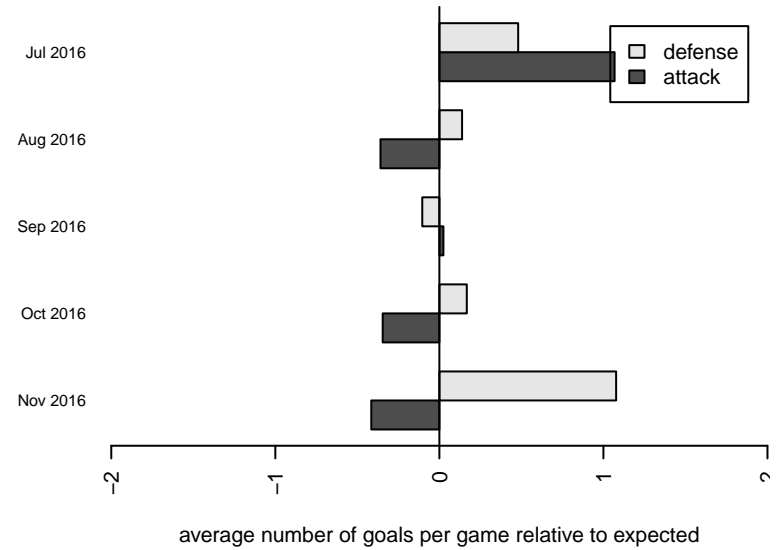

Performance relative to 13 month average